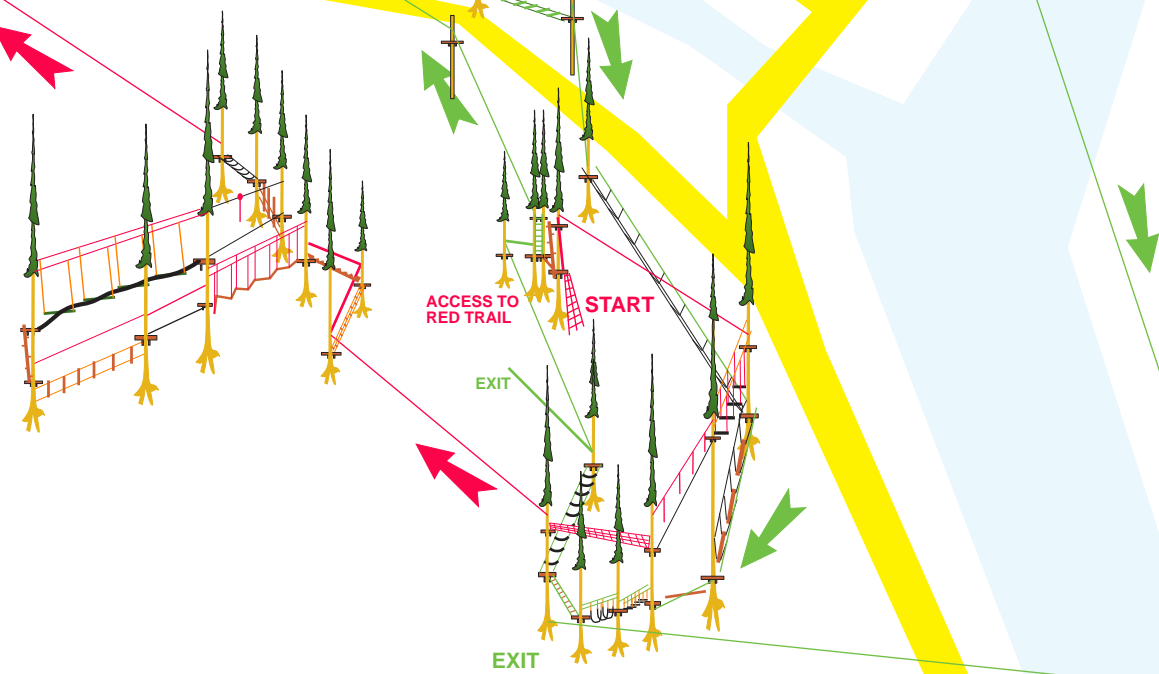

BLACK TRAIL

GREEN TRAIL

RED TRAIL

BABY TRAIL

- Baby Trail : 31 bridges, 7 zip lines
- Green Trail : 25 bridges, 12 zip lines
- Red Trail : 17 bridges, 4 zip lines
- Black Trail : 10 bridges, 2 zip lines

GREEN TRAIL