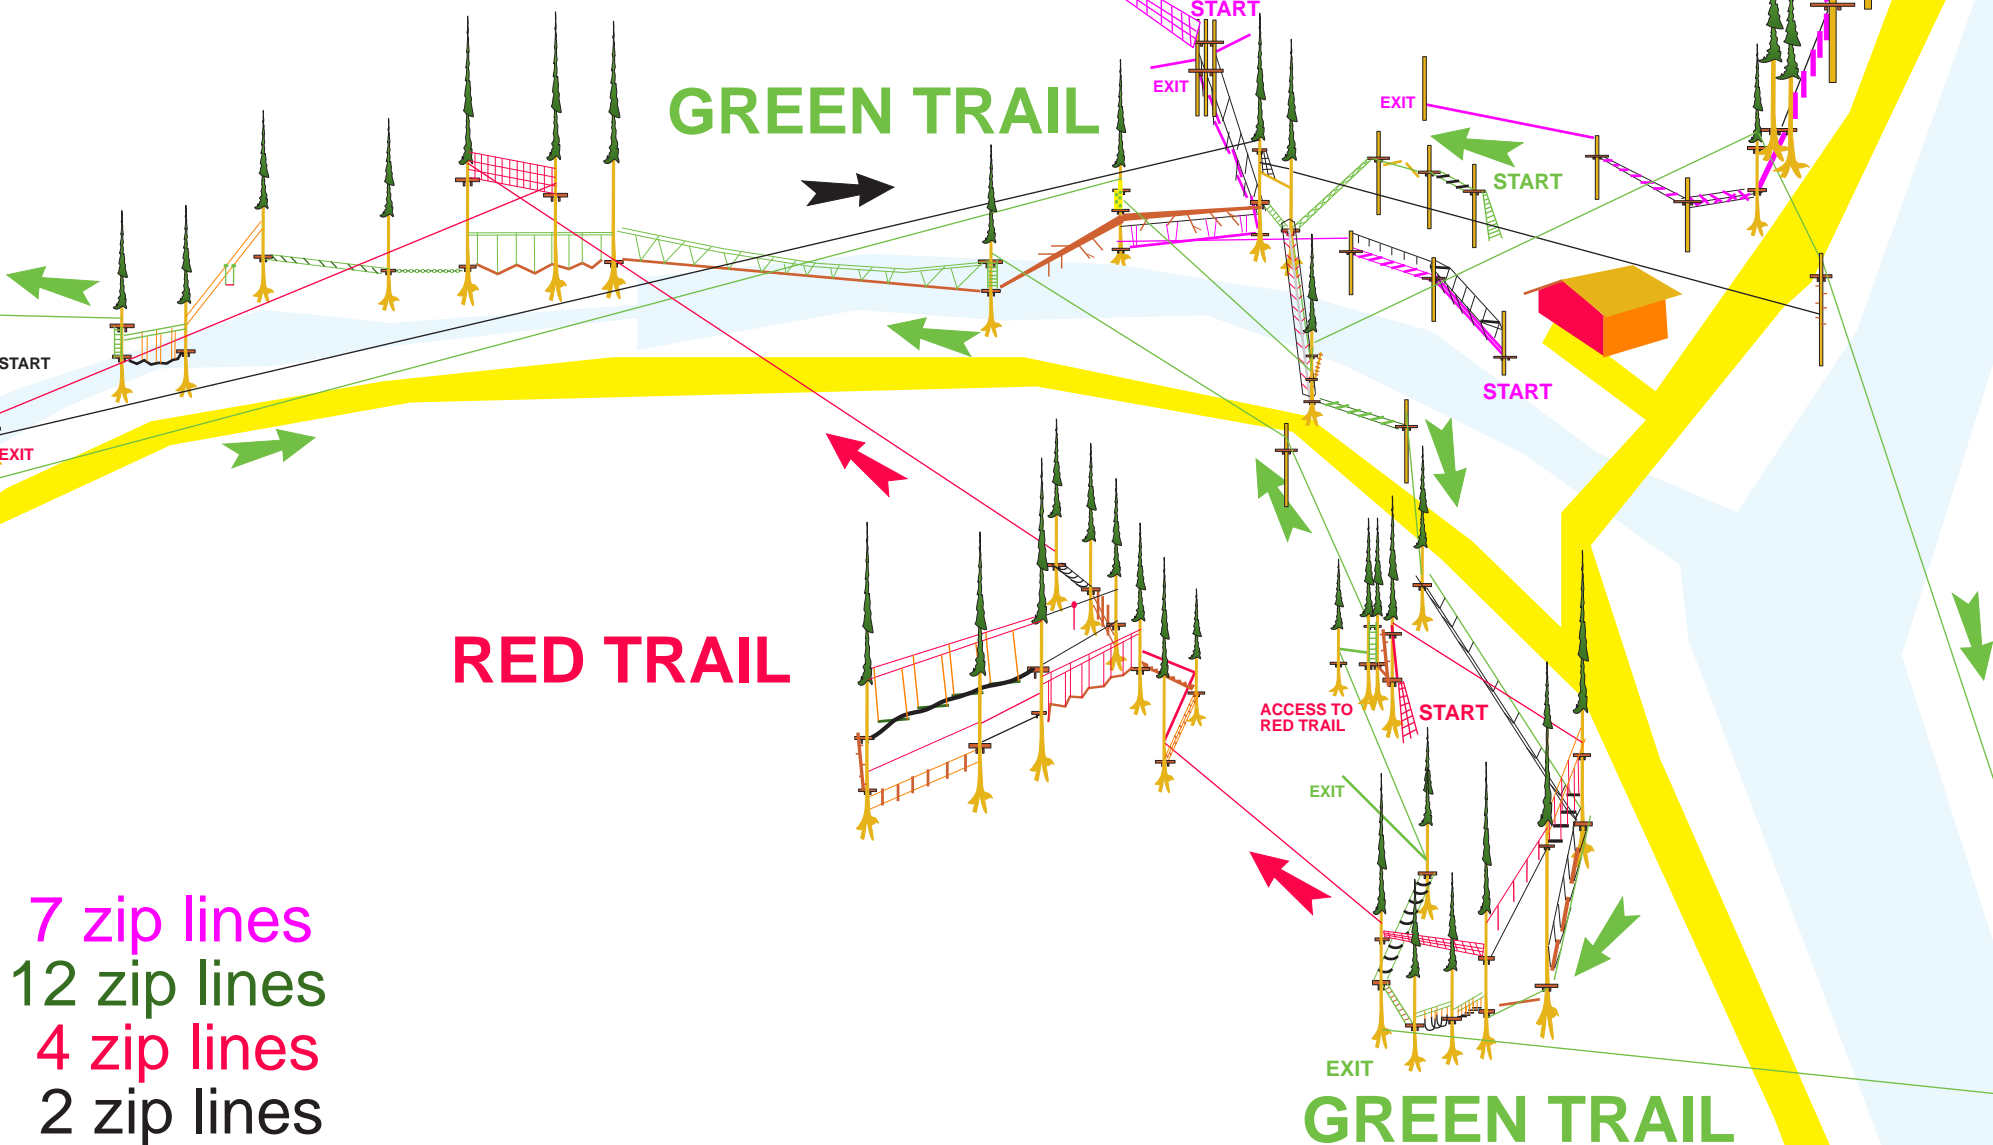

BLACK TRAIL

GREEN TRAIL

RED TRAIL

BABY TRAIL

- Baby Trail : 31 bridges, 7 zip lines
- Green Trail : 25 bridges, 12 zip lines
- Red Trail : 17 bridges, 4 zip lines
- Black Trail : 10 bridges, 2 zip lines

GREEN TRAIL